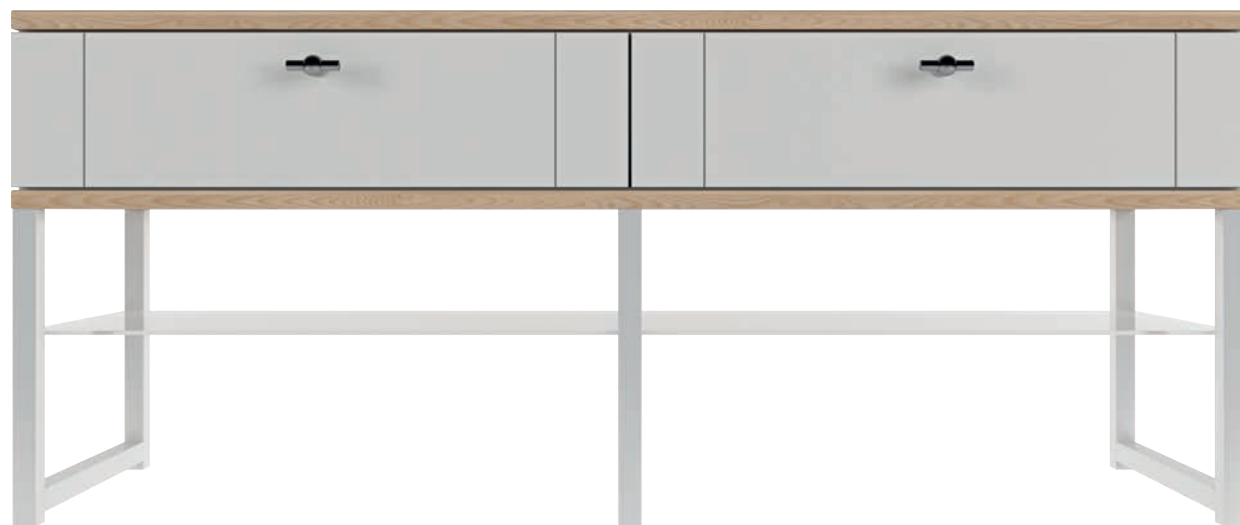

Тумба под ТВ *Under wall-mounted TV unit*

Крашенная ПВХ RAL 9003 Матовый (Трент)
ЛДСП Сосна Альпийская
Ручки RC089-01
ШхВхГ 1200x500x350

Lacquered PVC RAL 9003 Matt (Trent)
MFC Alpine Pine
Handles RC089-01
WxHxD 1200x500x350